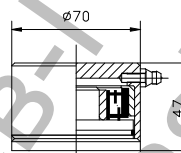

Панта Estebro® за заваряване за летящи врати долна с рамо, с лагер ф 70 мм, 1662

166	70 mm Juego Jogo-Set-Jeu	1	2,9	1000
1661	70 mm Superior Upper-Supérieur	2	3,5	1000
1662	70 mm Inferior Lower Inférieur	4	4,7	2500

Family: Swing gates

Material: 11SMn30 steel, F211 steel, F1 steel

Finish: Zinc-plated

Maximum weight supported*: See table

Description: It is composed of two parts: Upper and Lower. The upper part is installed by welding the square to the upper part of the door and the plate to the frame, or by fitting it into the concrete of the wall. The lower part is welded to the piece installed on the floor and to the lower part of the door, allowing its opening and closing.