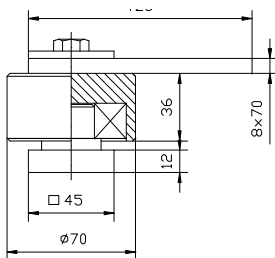

Панта Estebro® за заваряване за летящи врати долна с рамо, с лагер ф 70 мм, 1662

166	70 mm Juego Jogo-Set-Jeu	1	2,9	1000
1661	70 mm Superior Upper-Supérieur	2	3,5	1000
1662	70 mm Inferior Lower Inférieur	4	4,7	2500

Family: Swing gates

Material: 11SMn30 steel, F211 steel, F1 steel

Finish: Zinc-plated

Maximum weight supported*: See table

Description: It is composed of two parts: Upper and Lower. The upper part is installed by welding the square to the upper part of the door and the plate to the frame, or by fitting it into the concrete of the wall. The lower part is welded to the piece installed on the floor and to the lower part of the door, allowing its opening and closing.